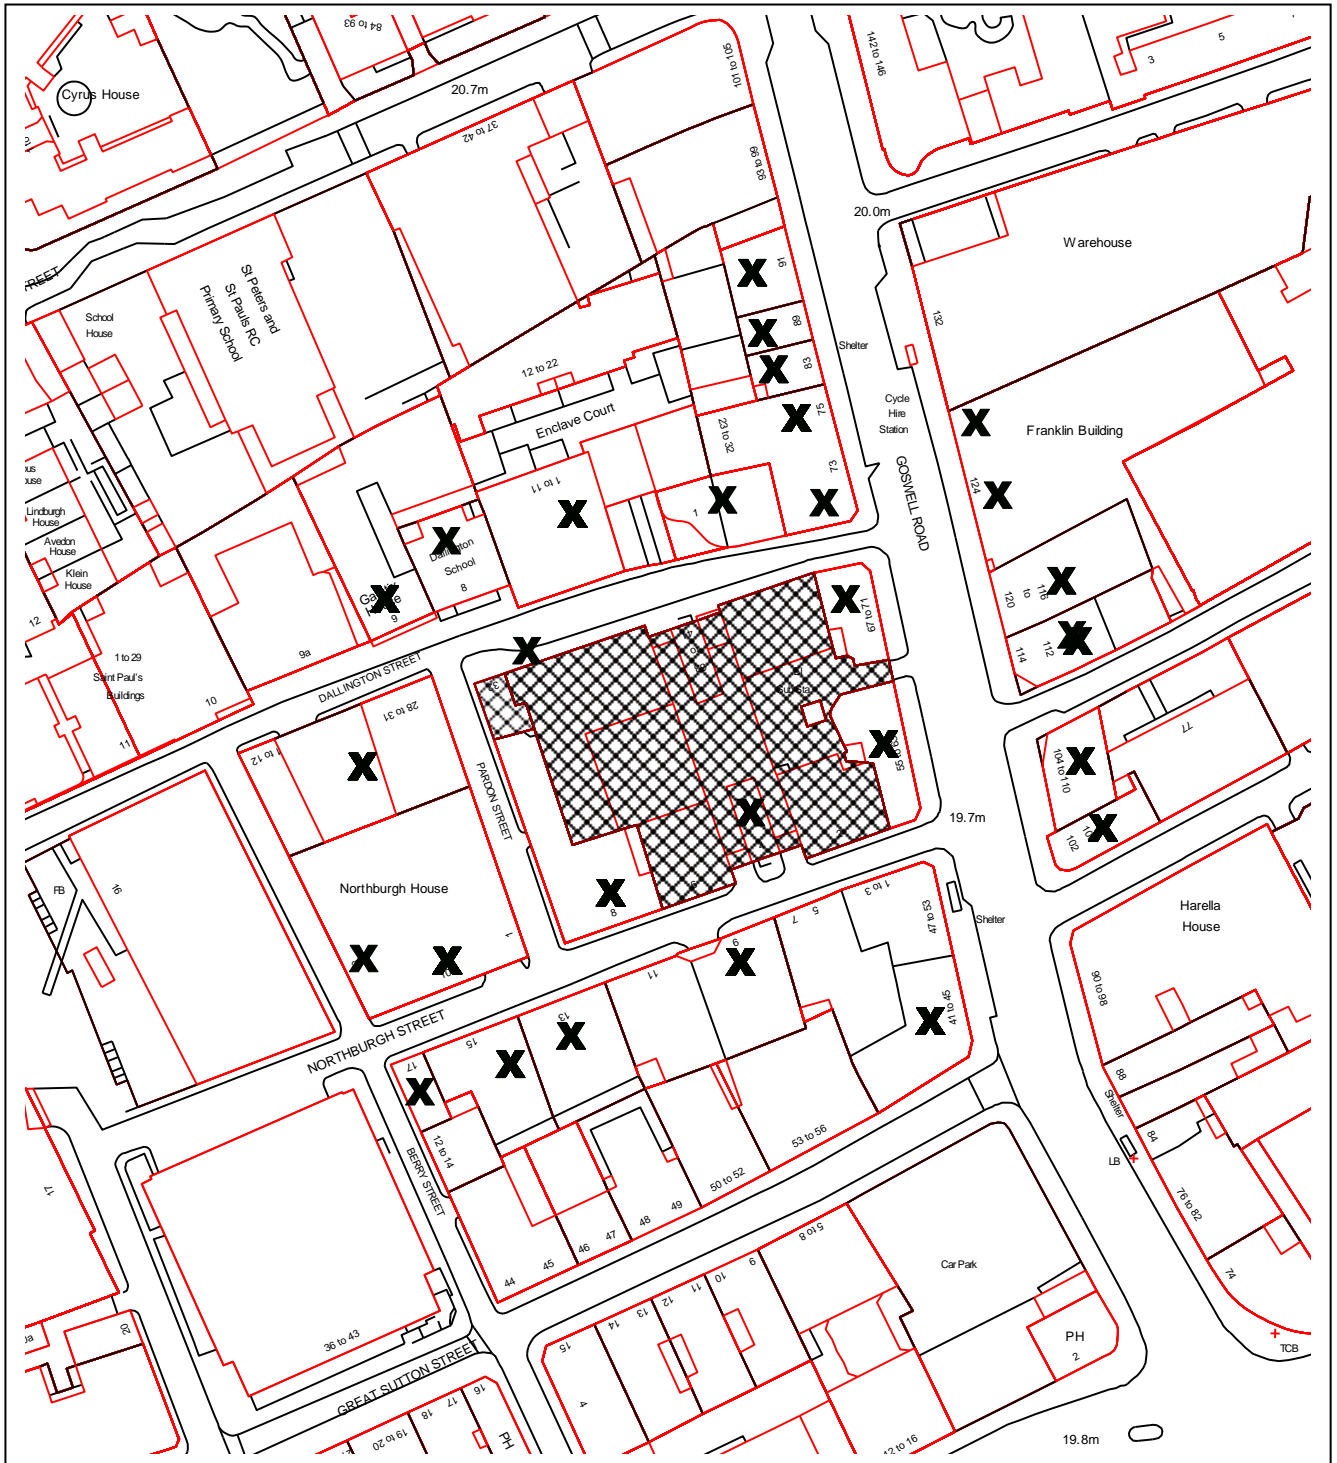

# Islington SE GIS Print Template

This material has been reproduced from Ordnance Survey digital map data with the permission of the controller of Her Majesty's Stationery Office, © Crown Copyright.  
P2015/2533/S73